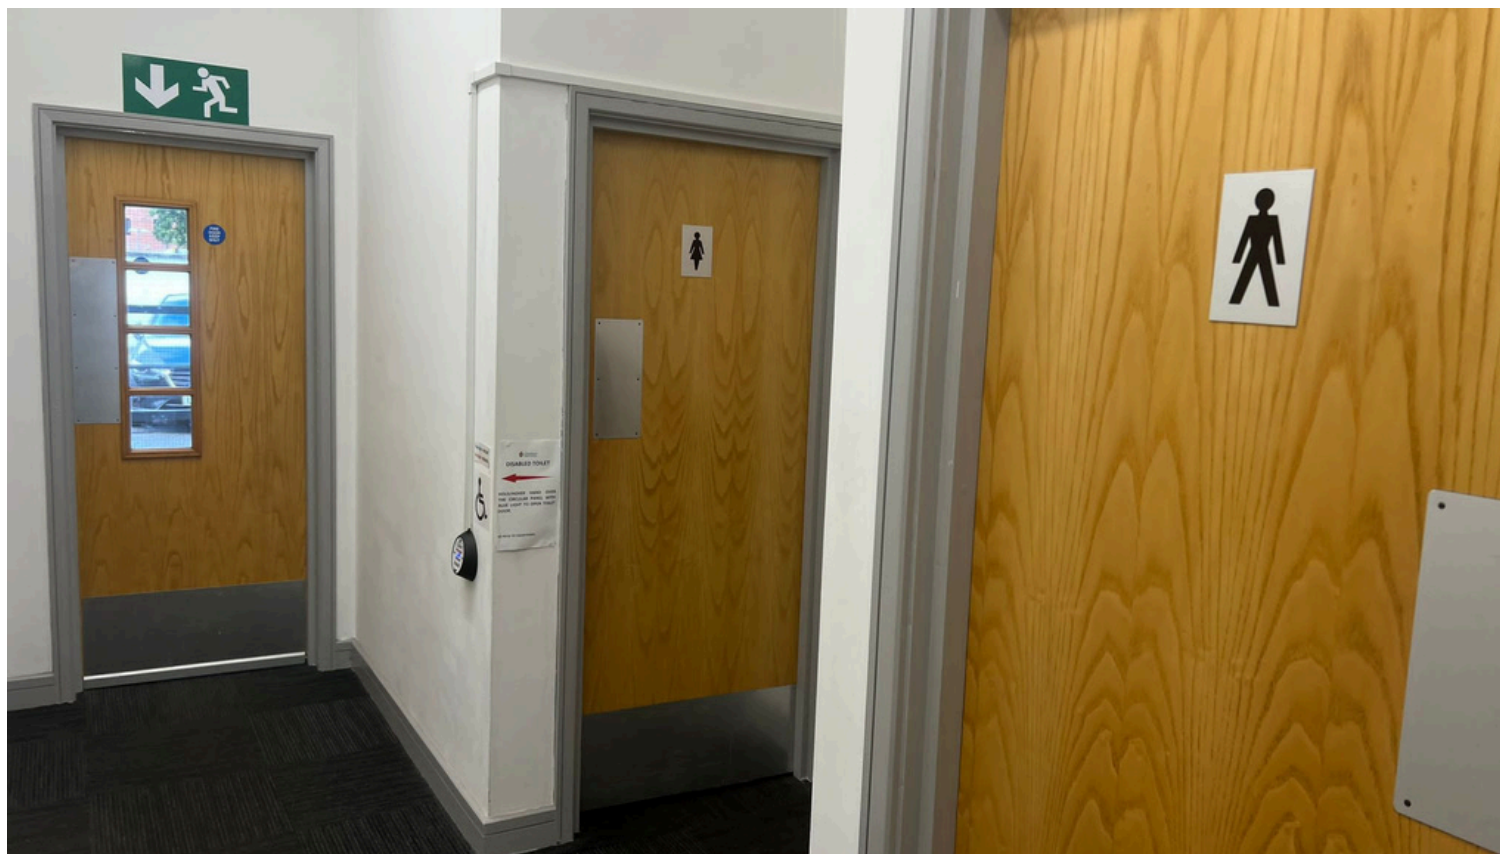

Chesham Museum social story - What to expect from your visit

There is a power assisted door on the right of reception if you want to use the stairs.

This is the power assisted door.

My Visit to Chesham Museum

**Chesham
MUSEUM**

A Community Resource

Chesham Museum social story - What to expect from your visit

Here is a close up of the door. This sign is giving you instructions on which way to go.

This is the button for the power assisted door.

My Visit to Chesham Museum

Chesham Museum social story - What to expect from your visit

Once you go through the door, you will enter this corridor where the downstairs toilets are located.

My Visit to Chesham Museum

Chesham Museum social story - What to expect from your visit

There is also a disabled toilet in the alcove which you can't see in the photo above.

To enter the disabled toilet, hover your hand over the sensor. There is another one inside the toilet.