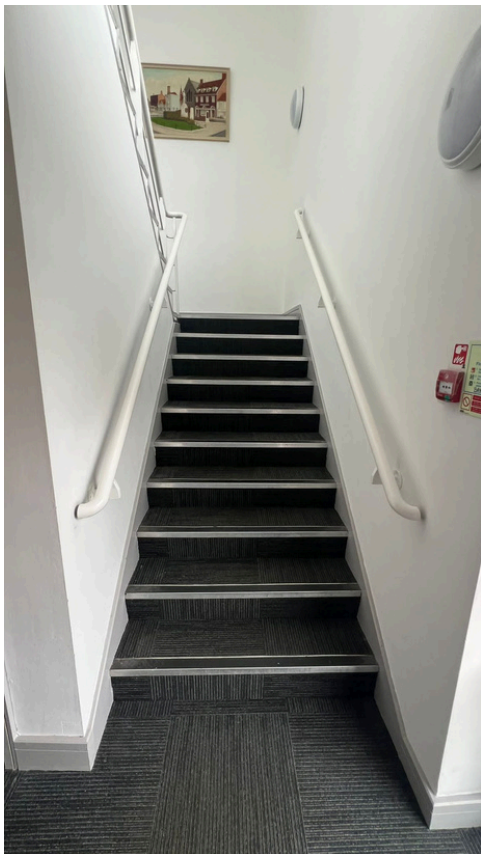

Chesham Museum social story - What to expect from your visit

There is also a disabled toilet in the alcove which you can't see in the photo above.

To enter the disabled toilet, hover your hand over the sensor. There is another one inside the toilet.

Once you go through the door at the end of the corridor, you will enter this stairwell.

My Visit to Chesham Museum

Chesham Museum social story - What to expect from your visit

This is the stairwell from the downstairs and middle angle.